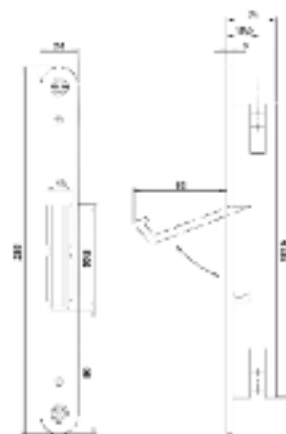

Cod.		Min. ord
216120654	1	1
216120654i	25	25
216120654P	750	750

CE 1121
EN 12229:02

Serratura per porte tagliafuoco
1 punto laterale, scrocco e catenacci

Notice lock for fire doors
latch and bolts

Cod. 032094

Contropiastra
per porte ad 1 anta

Striking plate
for single leaf door

Cod. 212004

Controserratura per porte tagliafuoco
per porte a 2 ante

Flush Bolt
for double leaf fire doors

CE 1121
EN 12229:02