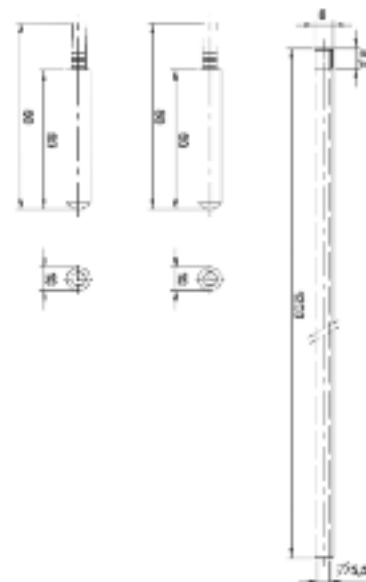

Cod. 032184

Kit aste
per porte a 2 ante

Shoot bolts
for double leaf doors