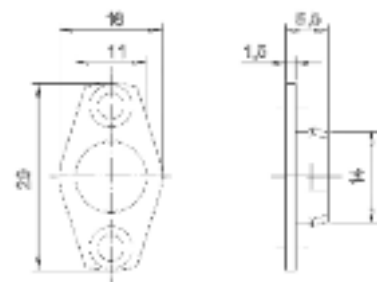

Strike keep
 for double leaf doors

Cod. 032164

Boccola a pavimento
 per anta secondaria

Spring loaded floor straike
 for double leaf doors

Cod. 032174

Guida aste inferiore
 per anta secondaria

Shoot bolt guide
 for double leaf doors