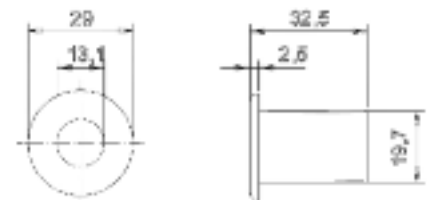

Cod. 032174

Guida aste inferiore
per anta secondaria

Shoot bolt guide
for double leaf doors