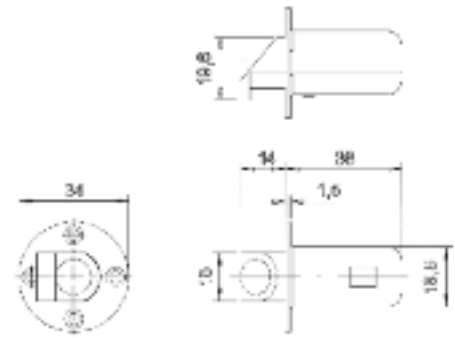

Closed striking plate
for single leaf door

Cod. 032144

Kit blocca asta superiore
 per anta secondaria

Automatic relatching device
 for double leaf doors

Cod. 032154

Bocchetta a pavimento
 per anta secondaria