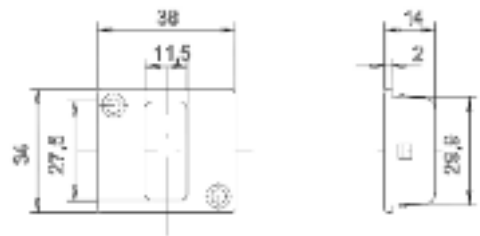

Cod. 032164

Boccola a pavimento
per anta secondaria

Spring loaded floor straike
for double leaf doors